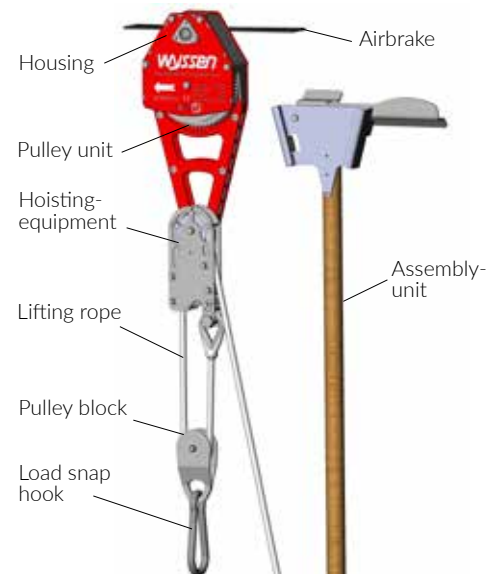

Skymule Movie: <https://www.youtube.com/wyssenseilbahnen>