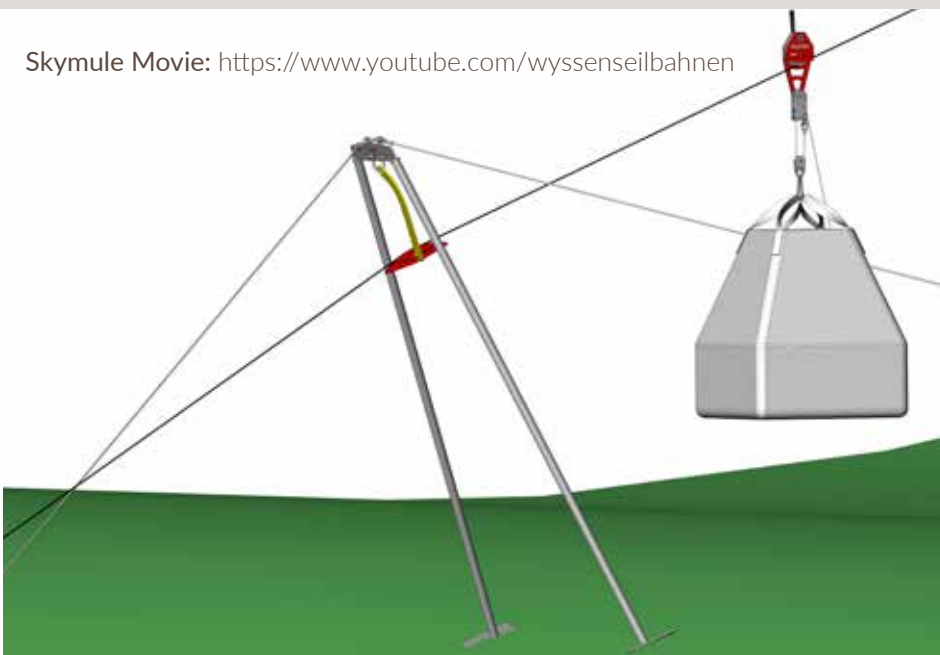

Skymule Movie: <https://www.youtube.com/wyssenseilbahnen>